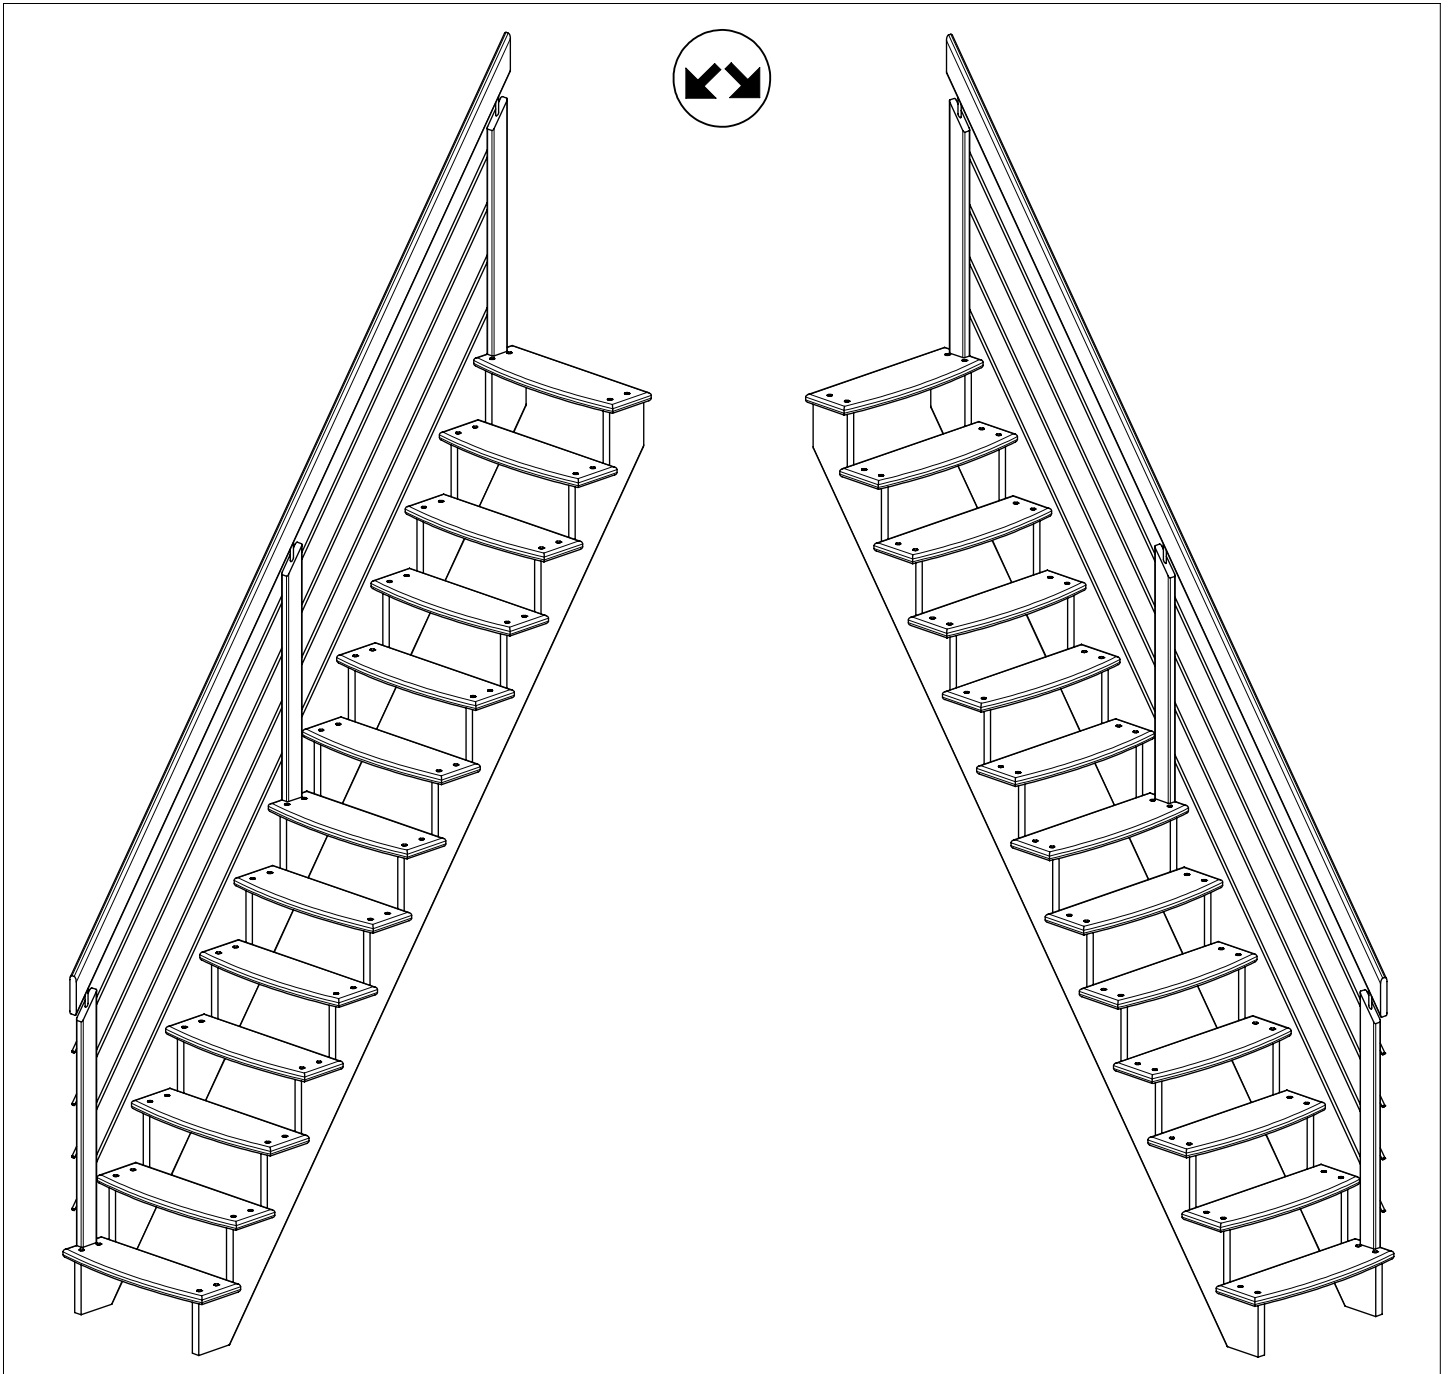

LYON

Installation instruction
Montageanleitung
Instruction de montage

1

Y: 220mm			
N [st / p]	Z [mm]	X [mm]	
		B: 650mm	B: 750mm
11	2420	1810	1810
12	2640	1970	1970
13	2860	2130	2130

2

6

7

8