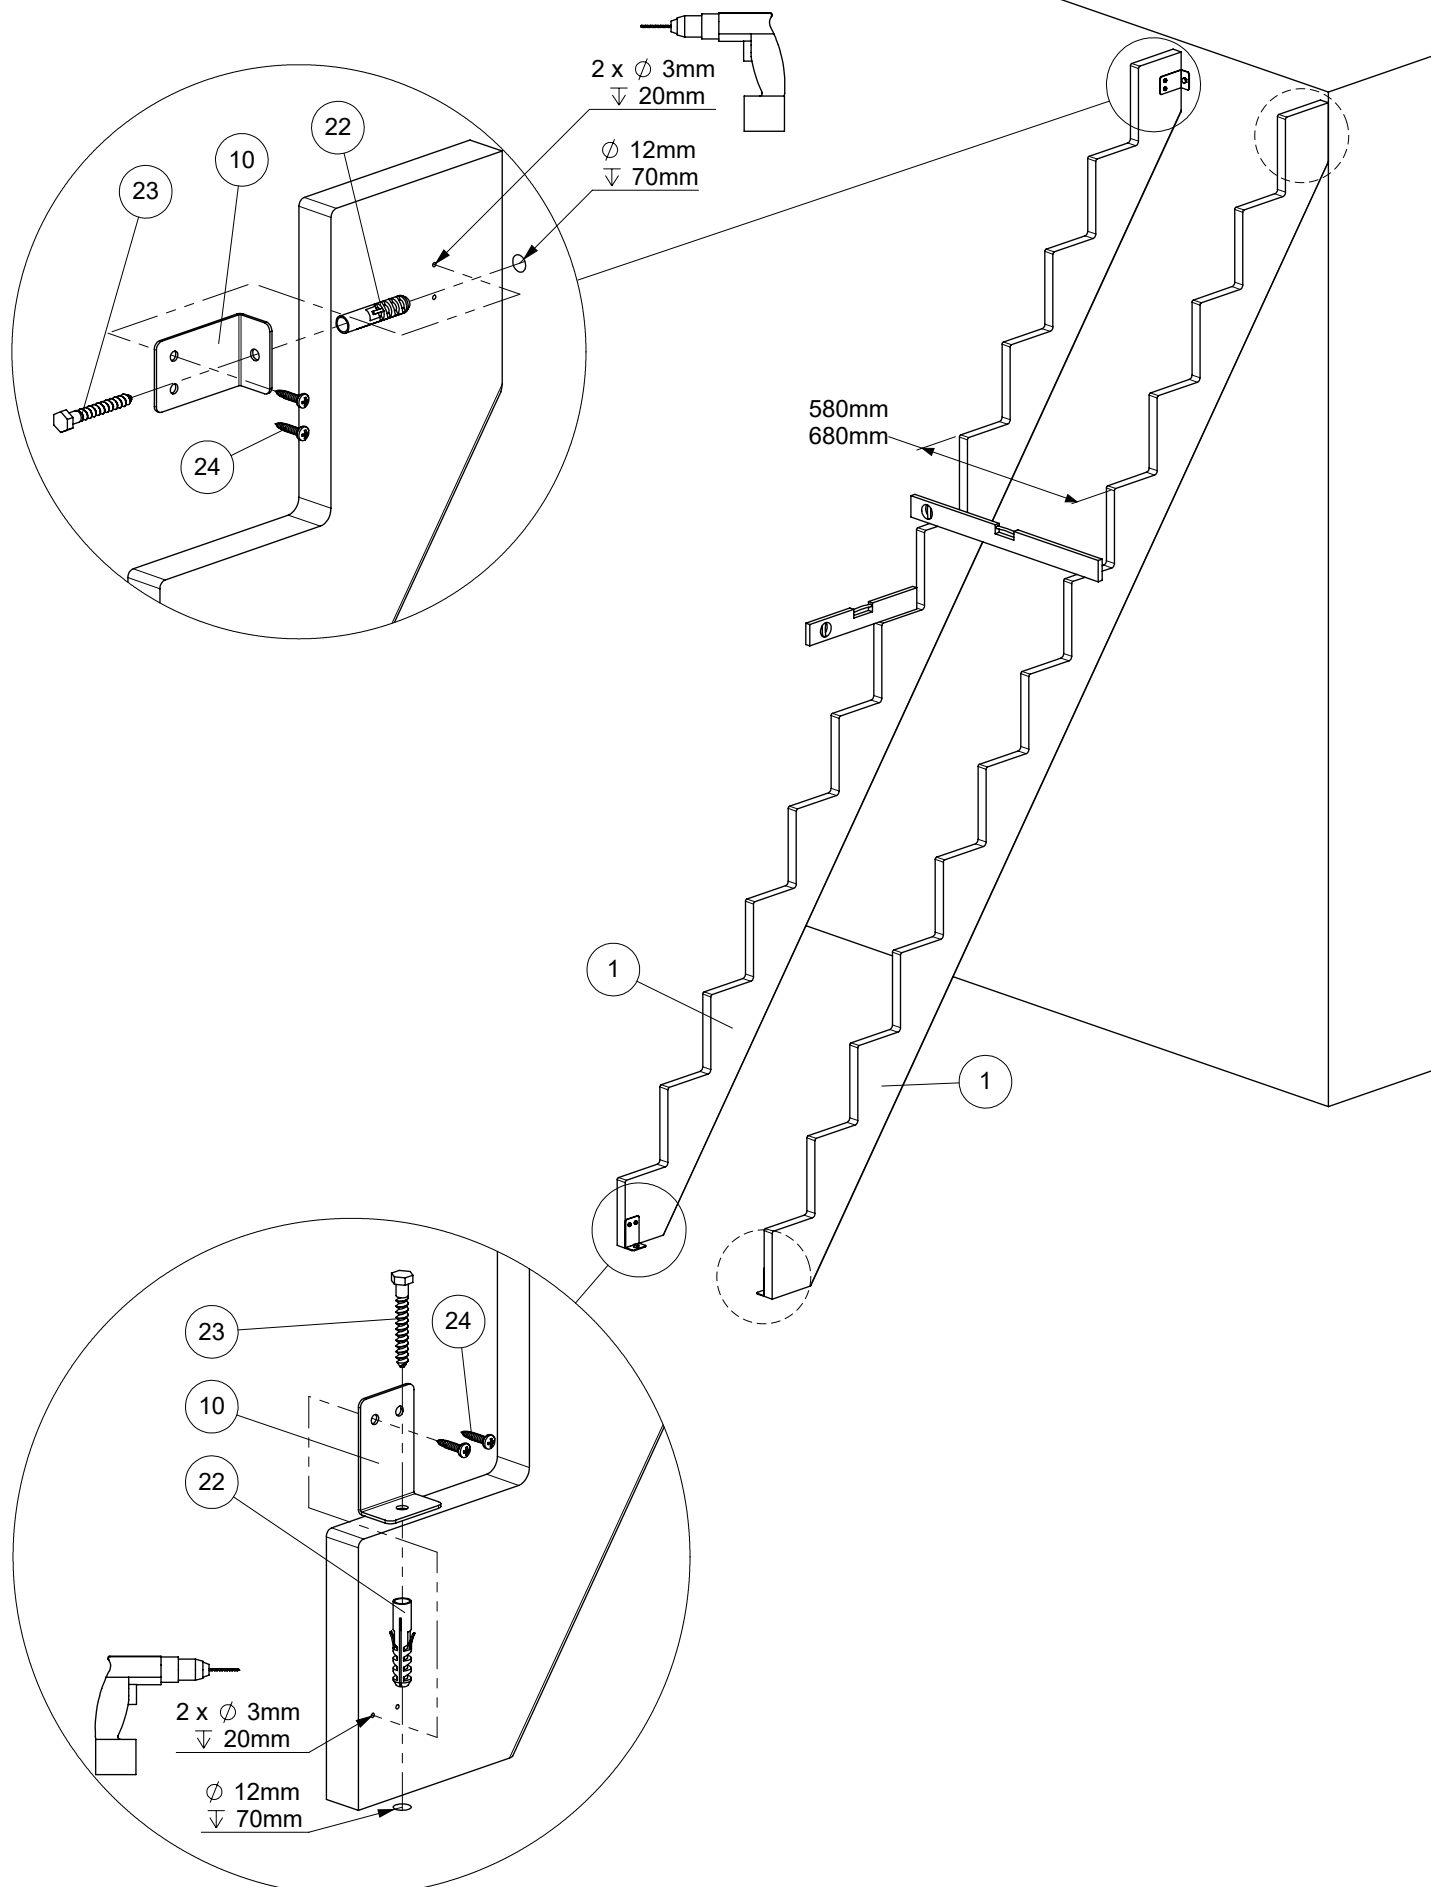

LYON

Installation instruction
Montageanleitung
Instruction de montage

1

Y: 220mm			
N [st / p]	Z [mm]	X [mm]	
		B: 650mm	B: 750mm
11	2420	1810	1810
12	2640	1970	1970
13	2860	2130	2130

2

6

7

8