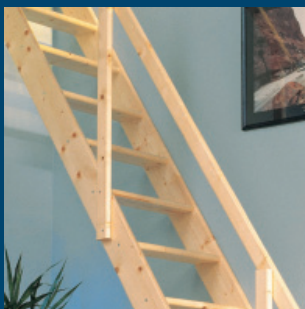

Attic ladders

Space saving staircases

Modular staircases

Spiral staircases

Main staircases

The safe way up!..

Hobby with insulation

Wooden attic ladder

- 3-section folding attic ladder - requires no headroom or storage space in the loft.
- Ladder made of solid spruce.
- Nice finish with white-faced trapdoor.
- Rubber draught excluder contained in casing and trapdoor with 20-mm insulation prevents loss of heat and draught.
- 4 standard sizes.
- Floor-to-ceiling heights up to 283 cm. 12 treads as standard.
- Non-slip treads for extra security.
- Hidden trapdoor hinges make it easy to paint, varnish or clad the trapdoor.
- Casing and trapdoor with a rebate for extra tight closing.
- Easy operation – delivered with push/pull rod made of wood.
- Easy and quick installation - fully assembled and ready to install.
- Unique robustness: Tested according to EN 14975. Test load 265 kg, - max working load 150 kg.

Hobby

Technical data (model no. 26000)

Model no.	Casing size (E)	Opening size (D)	Floor-to-ceiling height max. (A)	Casing height	Number of treads	Max. landing space (B)	Max. swing clearance (C)
26211	112,5 x 54,6	115 x 57	281 cm	11,5 cm	12	137 cm	162 cm
26217	112,5 x 67,6	115 x 70	281 cm	11,5 cm	12	137 cm	162 cm
26612	117,5 x 57,6	120 x 60	283 cm	11,5 cm	12	140 cm	163 cm
26712	117,5 x 67,6	120 x 70	283 cm	11,5 cm	12	140 cm	163 cm

Casing

Material: Massive spruce
 Thickness: 18 mm
 Height: 115 mm

The lower edge of the casing is rebated and has a draught excluder, which ensures tight closing.

Trapdoor

Material: 20 mm spruce frame, 20 mm insulation and white masonite plates on both sides.