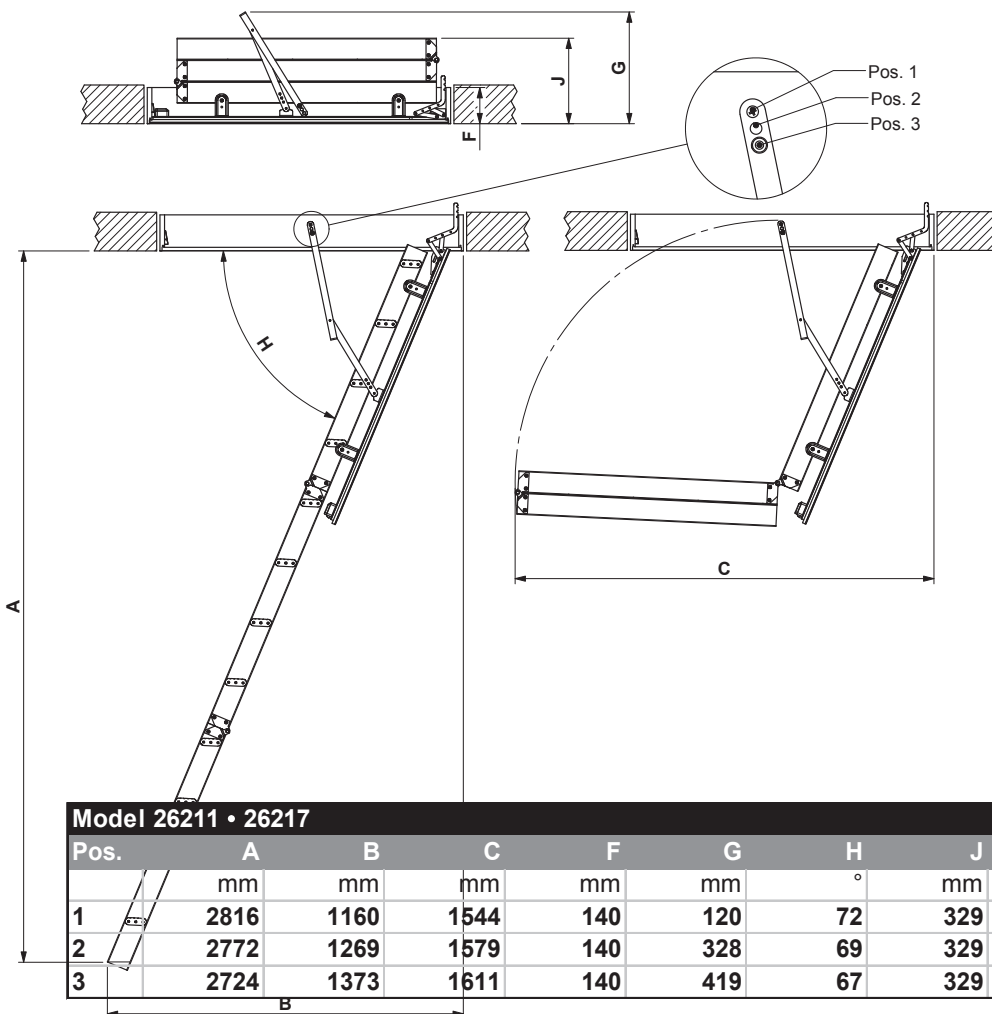

Hobby

Technical data (model no. 26000)

Model no.	Casing size (E)	Opening size (D)	Floor-to-ceiling height max. (A)	Casing height	Number of treads	Max. landing space (B)	Max. swing clearance (C)
26211	112,5 x 54,6	115 x 57	281 cm	11,5 cm	12	137 cm	162 cm
26217	112,5 x 67,6	115 x 70	281 cm	11,5 cm	12	137 cm	162 cm
26612	117,5 x 57,6	120 x 60	283 cm	11,5 cm	12	140 cm	163 cm
26712	117,5 x 67,6	120 x 70	283 cm	11,5 cm	12	140 cm	163 cm

Casing

Material: Massive spruce
 Thickness: 18 mm
 Height: 115 mm

The lower edge of the casing is rebated and has a draught excluder, which ensures tight closing.

Trapdoor

Material: 20 mm spruce frame, 20 mm insulation and white masonite plates on both sides.

String dimensions

Thickness: 28 mm
 Depth: 84 mm

All treads have a non-slip surface and treads and strings are assembled with dowels.

Accessories

- Guardrail
- Metal handrail
- Plastic feet

G: 413 mm
 H: 67° - 71°
 J: 328 mm

Model 26211 • 26217

Pos.	A	B	C	F	G	H	J
	mm	mm	mm	mm	mm	°	mm
1	2816	1160	1544	140	120	72	329
2	2772	1269	1579	140	328	69	329
3	2724	1373	1611	140	419	67	329

Model 26225 • 26226 • 26227 • 26236 • 26237 • 26247